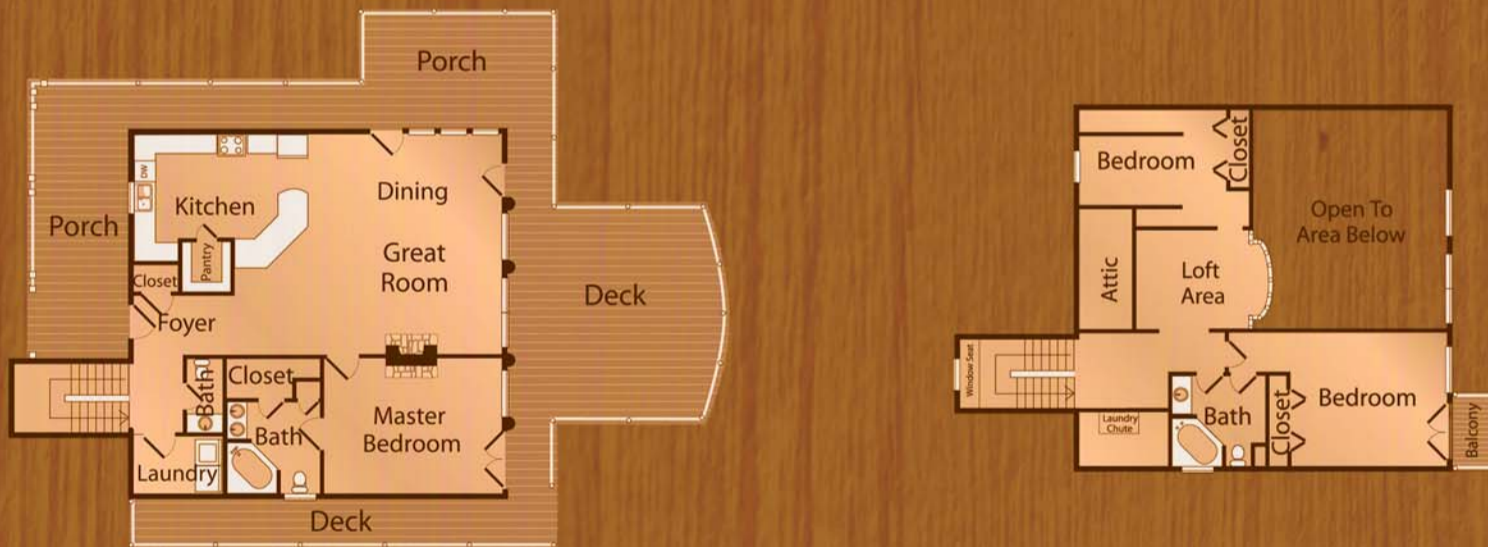

THE BARN OWL

Reflecting the "Parkitecture" style (inspired by structures of the Great Smoky Mountains National Park), the Barn Owl, a MossCreek design, offers gracious living at its finest. Full amenities on the main floor include a clever, efficient kitchen lay-out open to the living area plus laundry and a splendid master suite. Second floor bedrooms, storage and a beautiful loft overlook are a few steps up the tower. Wrap around porches and decks effectively double the living space when weather permits.

**3 Bedrooms • 2.5 Baths • Distinctive Stair Tower • Second Floor with Loft,
Natural Element™ Components • Wrap Around Porches • 2,445 Total Square Footage**

natural element homes

Designer Homes: Timber Frame • Hybrid • Log